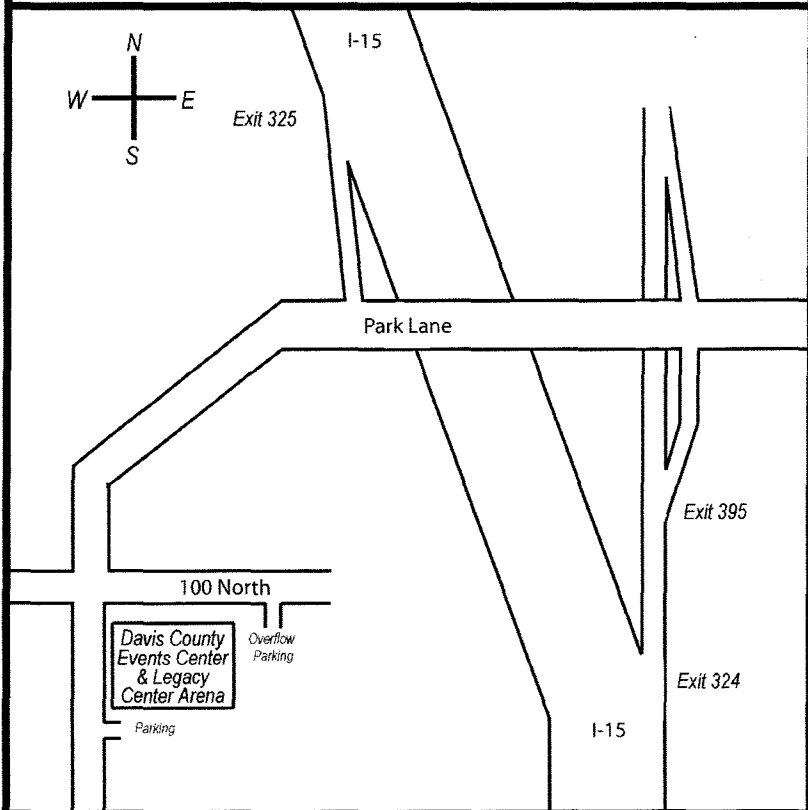

Davis County Events Center

151 S 1100 W, Farmington, UT 84025 - (801) 451-4080

Map not to scale. Not all roads on interchange are shown.

Driving From North:

- Take exit 325.
- Turn right at Park Lane stop light.
- Stay on Park Lane until it runs into 100 North. Events Center is directly in front of you.

Driving from South:

- Take exit 324, stay in right lane.
- Take exit 395.
- Turn left at Park Lane stop light.
- Stay on Park Lane until it runs into 100 North. Events Center is directly in front of you.